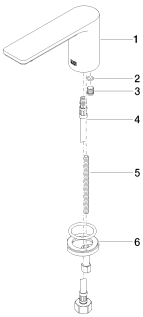

Sink - Lissé

Lavatory spout, deck-mounted without drain - polished chrome

Article number: 13 700 846-00

- 5-1/8" Projection
- Rigid spout
- Round aerated stream
- Total height 3-3/4"
- Height to aerator/spout outlet 3"
- 1-3/8" hole diameter
- 1/2" connection
- Water flow rate limited to max. 1 gpm
- lead-free
- Fittings group in compliance with DIN 4109: 1
- For Touchfree control please order eSet Touchfree WITH or WITHOUT temperature adjustment

polished chrome

Dimensional drawing

Sink - Lissé

Lavatory spout, deck-mounted without drain - polished chrome

Article number: 13 700 846-00

All dimensions in mm / inch = mm x 0,0394

Flow rate chart

Sink - Lissé

Lavatory spout, deck-mounted without drain - polished chrome

Article number: 13 700 846-00

Spare parts list

Number	Item Number	Designation	Number of units
<hr/>			