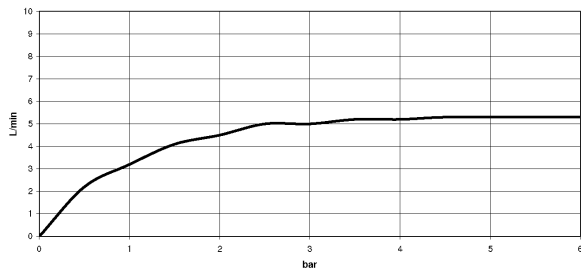

Sink - Lissé

Lavatory spout, deck-mounted without drain - polished chrome

Article number: 13 700 846-00

- 5-1/8" Projection
- Rigid spout
- Round aerated stream
- Total height 3-3/4"
- Height to aerator/spout outlet 3"
- 1-3/8" hole diameter
- 1/2" connection
- Water flow rate limited to max. 1 gpm
- lead-free
- Fittings group in compliance with DIN 4109: 1
- For Touchfree control please order eSet Touchfree WITH or WITHOUT temperature adjustment

polished chrome

Dimensional drawing

Sink - Lissé

Lavatory spout, deck-mounted without drain - polished chrome

Article number: 13 700 846-00

All dimensions in mm / inch = mm x 0,0394

Flow rate chart

Sink - Lissé