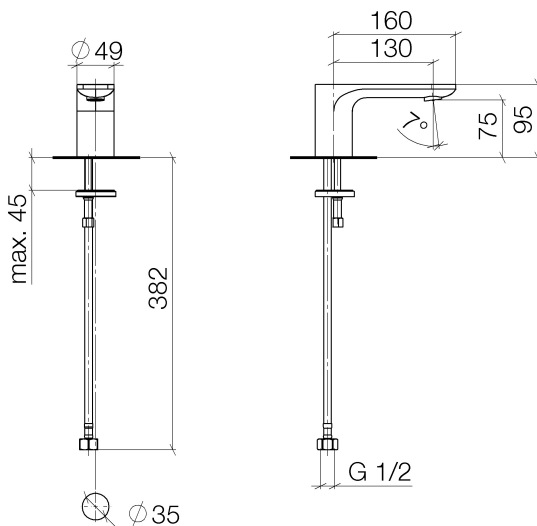

Sink - Lissé

Lavatory spout, deck-mounted without drain - polished chrome

Article number: 13 700 846-00

- 5-1/8" Projection
- Rigid spout
- Round aerated stream
- Total height 3-3/4"
- Height to aerator/spout outlet 3"
- 1-3/8" hole diameter
- 1/2" connection
- Water flow rate limited to max. 1 gpm
- lead-free
- Fittings group in compliance with DIN 4109: 1
- For Touchfree control please order eSet Touchfree WITH or WITHOUT temperature adjustment

polished chrome

Dimensional drawing

Sink - Lissé

Lavatory spout, deck-mounted without drain - polished chrome

Article number: 13 700 846-00

All dimensions in mm / inch = mm x 0,0394

Flow rate chart

Sink - Lissé

Lavatory spout, deck-mounted without drain - polished chrome

Article number: 13 700 846-00

Spare parts list

Number	Item Number	Designation	Number of units
<hr/>			